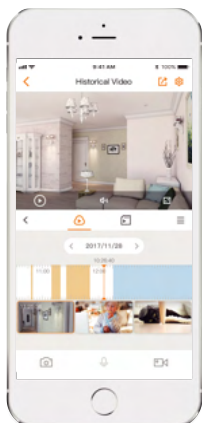

Stay close with what you care

With Cloud service, you will have access to what you care as long as Internet is available. You can record daily or motion videos on Cloud and playback anytime anywhere.