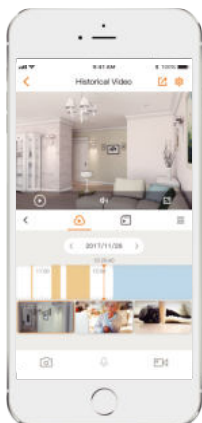

Stay close with what you care

With Cloud service, you will have access to what you care as long as Internet is available. You can record daily or motion videos on Cloud and play back anytime anywhere.