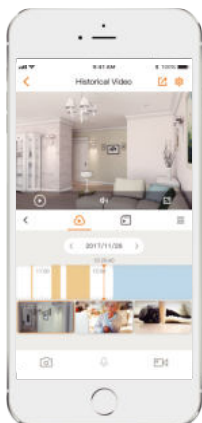

1080P FHD Video
See more than 720P

Active Deterrence
Scare away unwelcome visitors with built-in spotlight and 110dB security siren

H.265 Codec
Save more high-quality video in less space

Two-way Talk
Real-time communicate with people at the camera

Human Detection
Quickly detects human target and triggers alarms

IP67
Weatherproof for outdoor conditions

Wi-Fi Connection
IEEE802.11b/g/n(2.4GHz)

Micro SD Card Slot
Supports up to 256GB local storage

Cloud Service
Live video, storage, alarm alerts and more