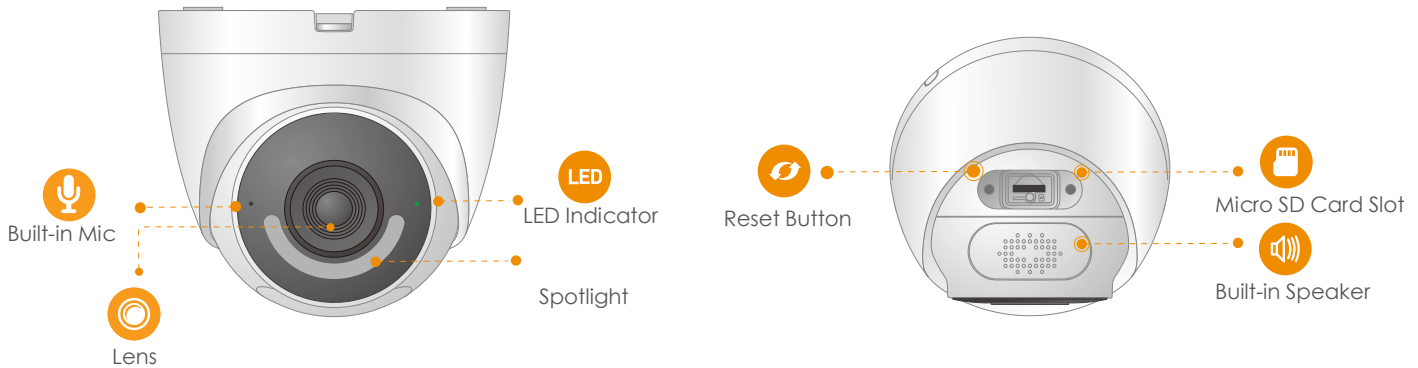

Specifications

Camera

1/2.7" 2 Megapixel Progressive CMOS
2MP(1920 x 1080)
Night Vision: 30m(98ft) Distance
2.8mm/3.6/6mm Fixed Lens
Field of View : 2.8mm: 114° (H), 59° (V), 135° (D)
                  3.6mm: 93° (H), 48° (V), 118° (D)
                  6mm: 55° (H), 31° (V), 62° (D)

Video & Audio

Video Compression : H.265/H.264
Up to 25/30fps Frame Rate
16x Digital Zoom
Built-in Mic & Speaker, 110dB Siren
Built-in Spotlight

Notice Management

Motion Detection
Human Detection
Configurable Region

Network

1x 100Mbps Ethernet Port
Wi-Fi:IEEE802.11b/g/n,100m Open Field
Dual Internal Antennas, 2 x 2 MIMO
Soft AP
CGI, ONVIF
imou App: iOS, Android

Auxiliary Interface

Micro SD Card Slot(up to 256GB)
Reset Button

General

DC 12V1A Power Supply
Power Consumption:≤7W
Material: Metal + Plastic
Working Environment:-30° C~+60° C, Less Than 95%RH
IP67 Weatherproof
Dimensions: 109.9 × 109.9 × 102.2mm (4.3 × 4.3 × 4inch)
Weight: 352g (0.91lb)
CE, FCC

What's in the box

- 1x Camera
- 1x Quick Start Guide
- 1x Power Adapter
- 1x Mounting Plate
- 1x Screw Package
- 1x Installation Position Map
- 1x Waterproof Connector