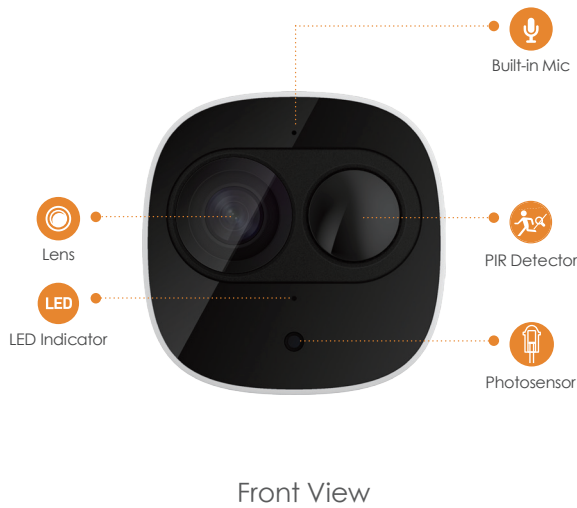

imou

Cell Pro

Wire-Free Security System

Cell Pro is a 100% wire-free security system. Powered with rechargeable battery, you can place the camera anywhere, no need to worry about network cabling or power wiring hassles. Thanks to its IP65 weatherproof design you can use the camera either indoor or outdoor in different scenarios.

-  **1080P FHD Video**
See more than 720P
-  **100% Wire-Free**
Free of network cabling and power wiring hassles
-  **Rechargeable Battery**
3 months battery for a full charge*
*Frequent alerts will accelerate battery consumption
-  **PIR Detection**
High quality passive IR detector for reducing false alerts
-  **Two-way Talk**
Real-time talk with people in front of the camera
-  **H.265 Codec**
Save more high-quality video in less space
-  **IP65**
Weatherproof for outdoor conditions
-  **Cloud Service**
Live video, storage, alarm alerts and more
-  **Local Backup**
Connect a USB drive to the base station for local recording backup

Specifications

Cell Pro

Camera

1/2.7" 2 Megapixel Progressive CMOS
 2MP(1920 x 1080)
 Night Vision: 10m(33ft) Distance
 2.8mm Fixed Lens, F2.2
 Field of View : 110° (H), 61° (V), 130° (D)

Video

Video Compression : H.265/H.264
 Up to 20fps Frame Rate