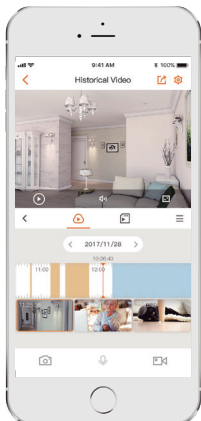

Cell Pro

Wire-Free Security System

Cell Pro is a 100% wire-free security system. Powered with rechargeable battery, you can place the camera anywhere, no need to worry about network cabling or power wiring hassles. Thanks to its IP65 weatherproof design you can use the camera either indoor or outdoor in different scenarios.

- **1080P FHD Video**
  See more than 720P
- **100% Wire-Free**
  Free of network cabling and power wiring hassles
- **Rechargeable Battery**
  3 months battery for a full charge*
  *Frequent alerts will accelerate battery consumption
- **PIR Detection**
  High quality passive IR detector for reducing false alerts
- **Two-way Talk**
  Real-time talk with people in front of the camera
- **H.265 Codec**
  Save more high-quality video in less space
- **IP65**
  Weatherproof for outdoor conditions
- **Cloud Service**
  Live video, storage, alarm alerts and more
- **Local Backup**
  Connect a USB drive to the base station for local recording backup